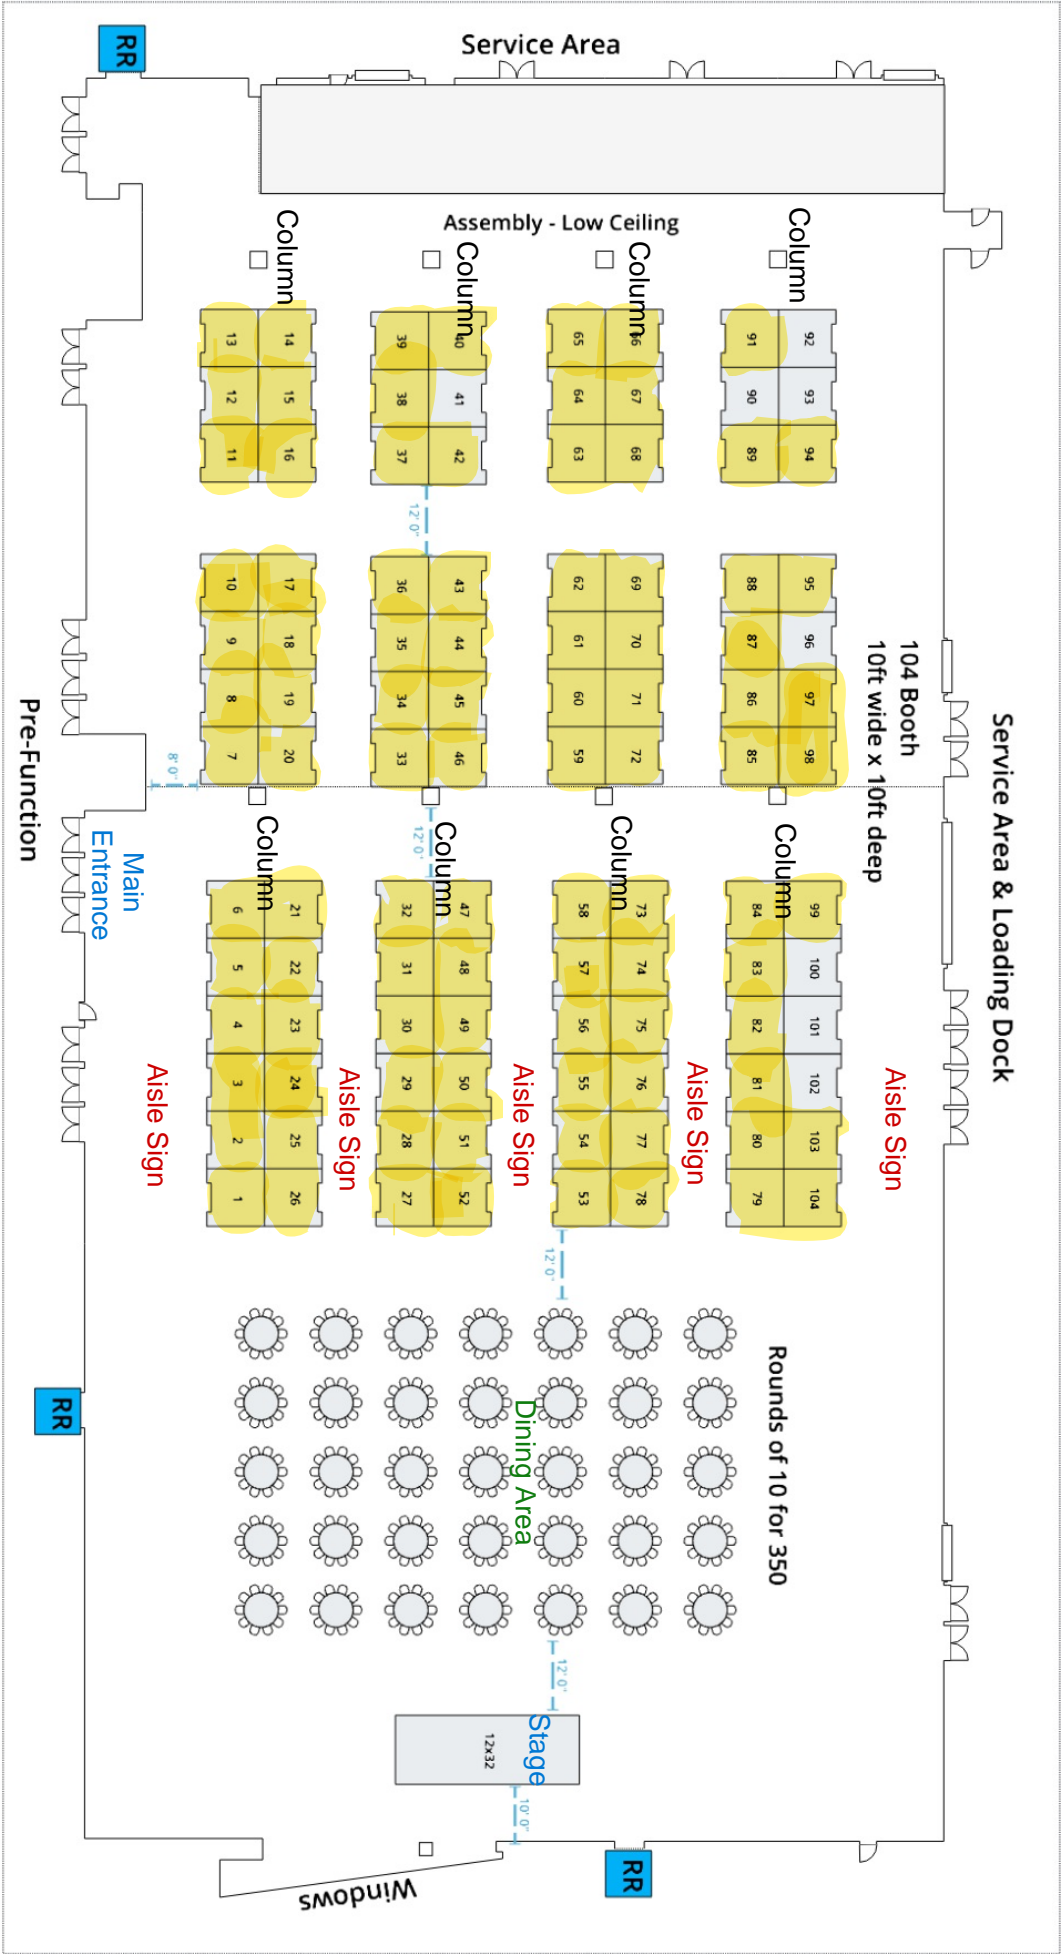

Squares are columns
 Archway & Registration
 Yellow Highlighted Booths are already reserved

20 Feet